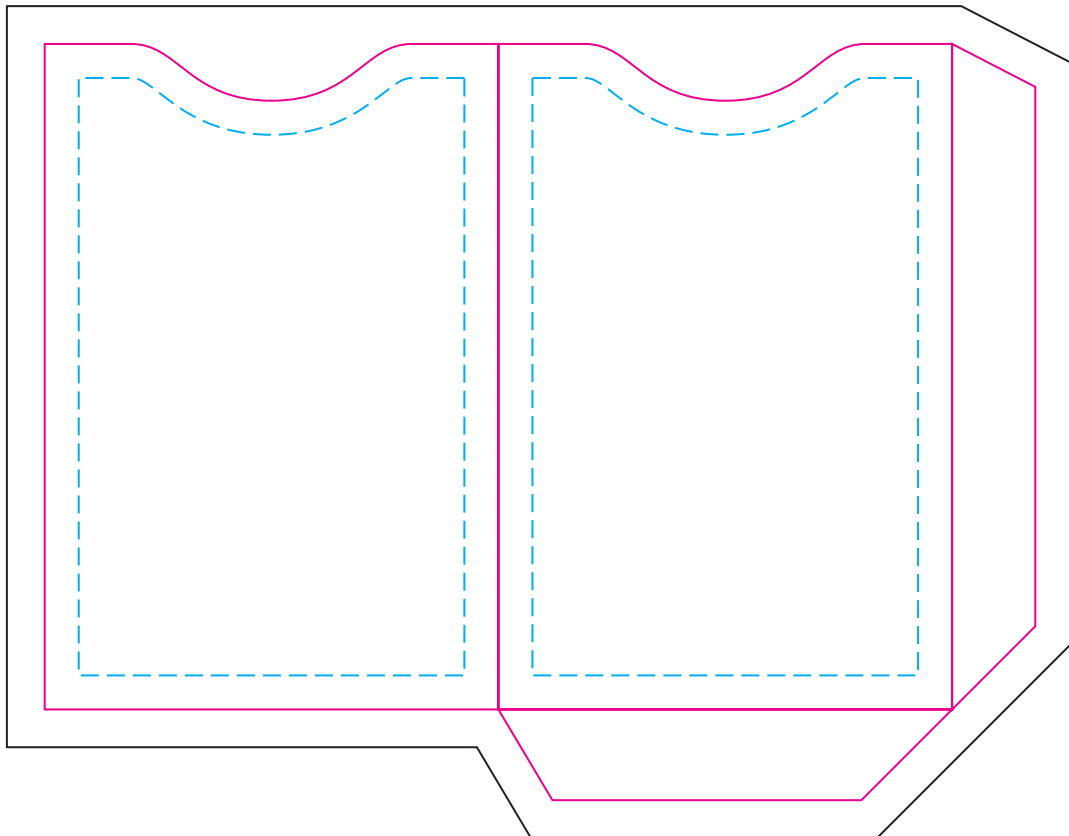

'RFID AND NFC BLOCKING SLEEVE PROTECTS CREDIT CARDS FROM ELECTRONIC THEFT'

Actual Size: 100% when viewed on A4 paper

FRONT

BACK

Black = Bleed
Pink = Die Cut (Actual material shape)
Blue = Safe Print Area