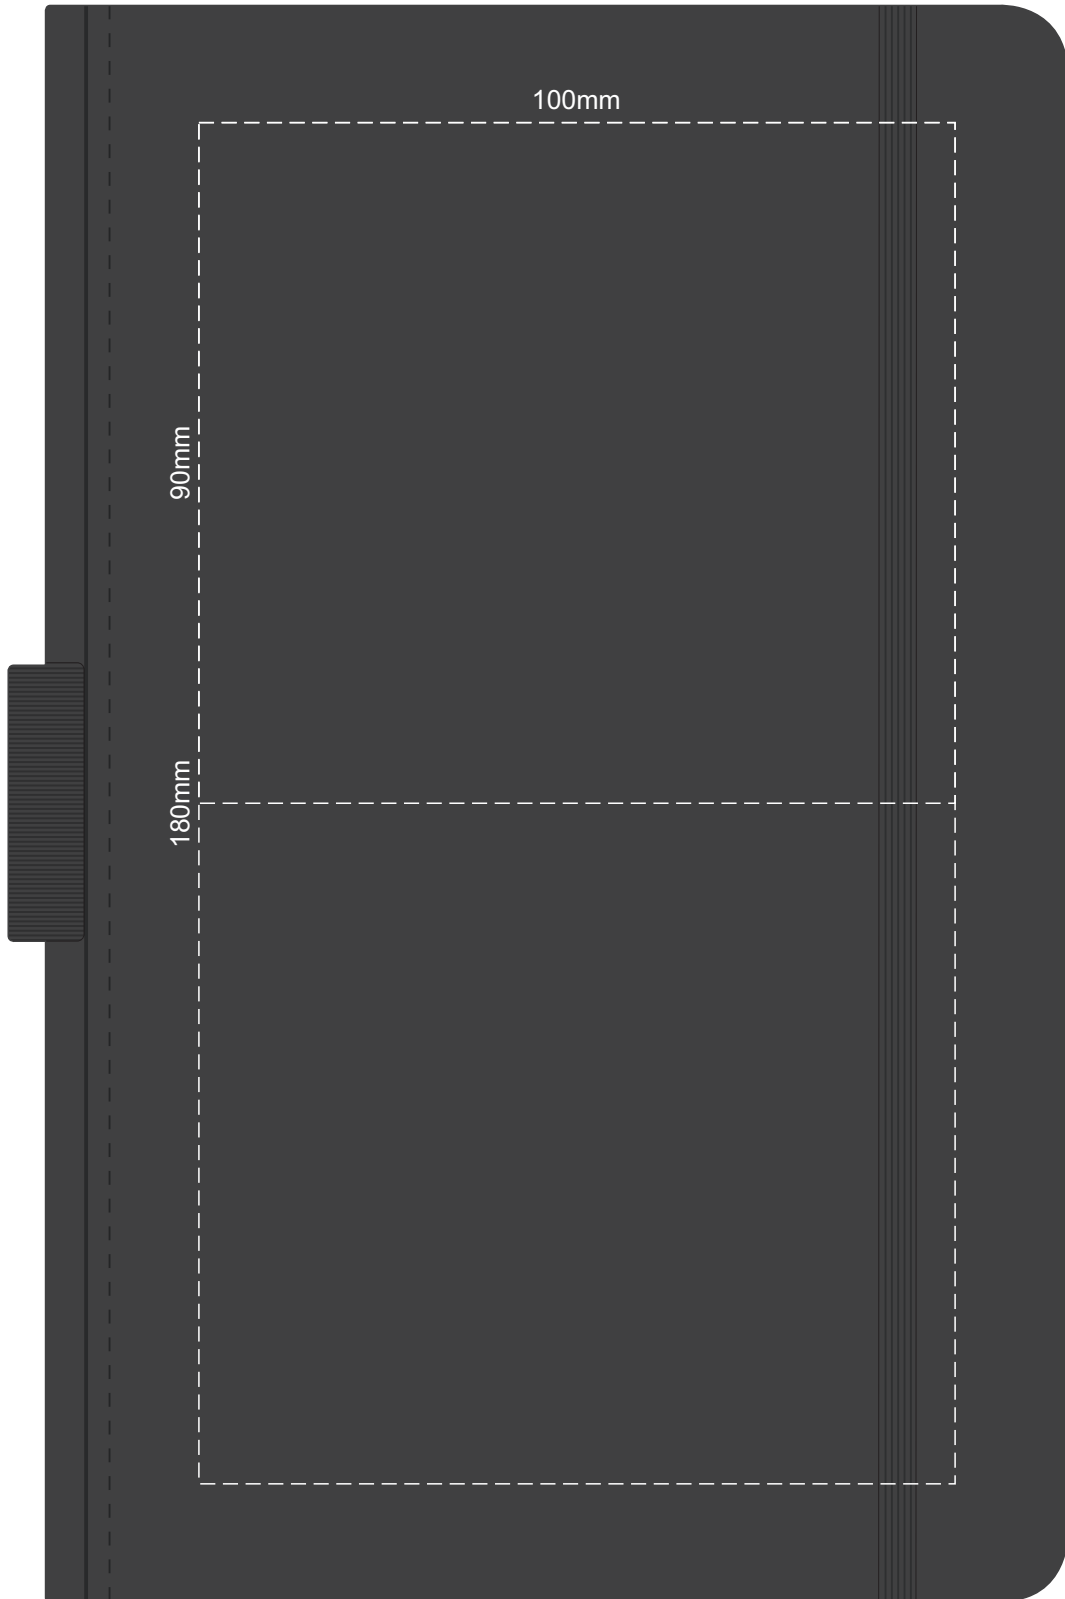

100% Actual Size
Screen Print (one colour)

100% Actual Size
Direct Digital

100% of Actual Size
Thermo Debossing
Thermo Debossing XL

Print area 100 x 90mm is moveable within the XL deboss area and can rotate to suit.

100% Actual Size
Thermo Debossing (back)
Thermo Debossing XL (back)

100% of Actual Size
Screen Print (one colour) BACK