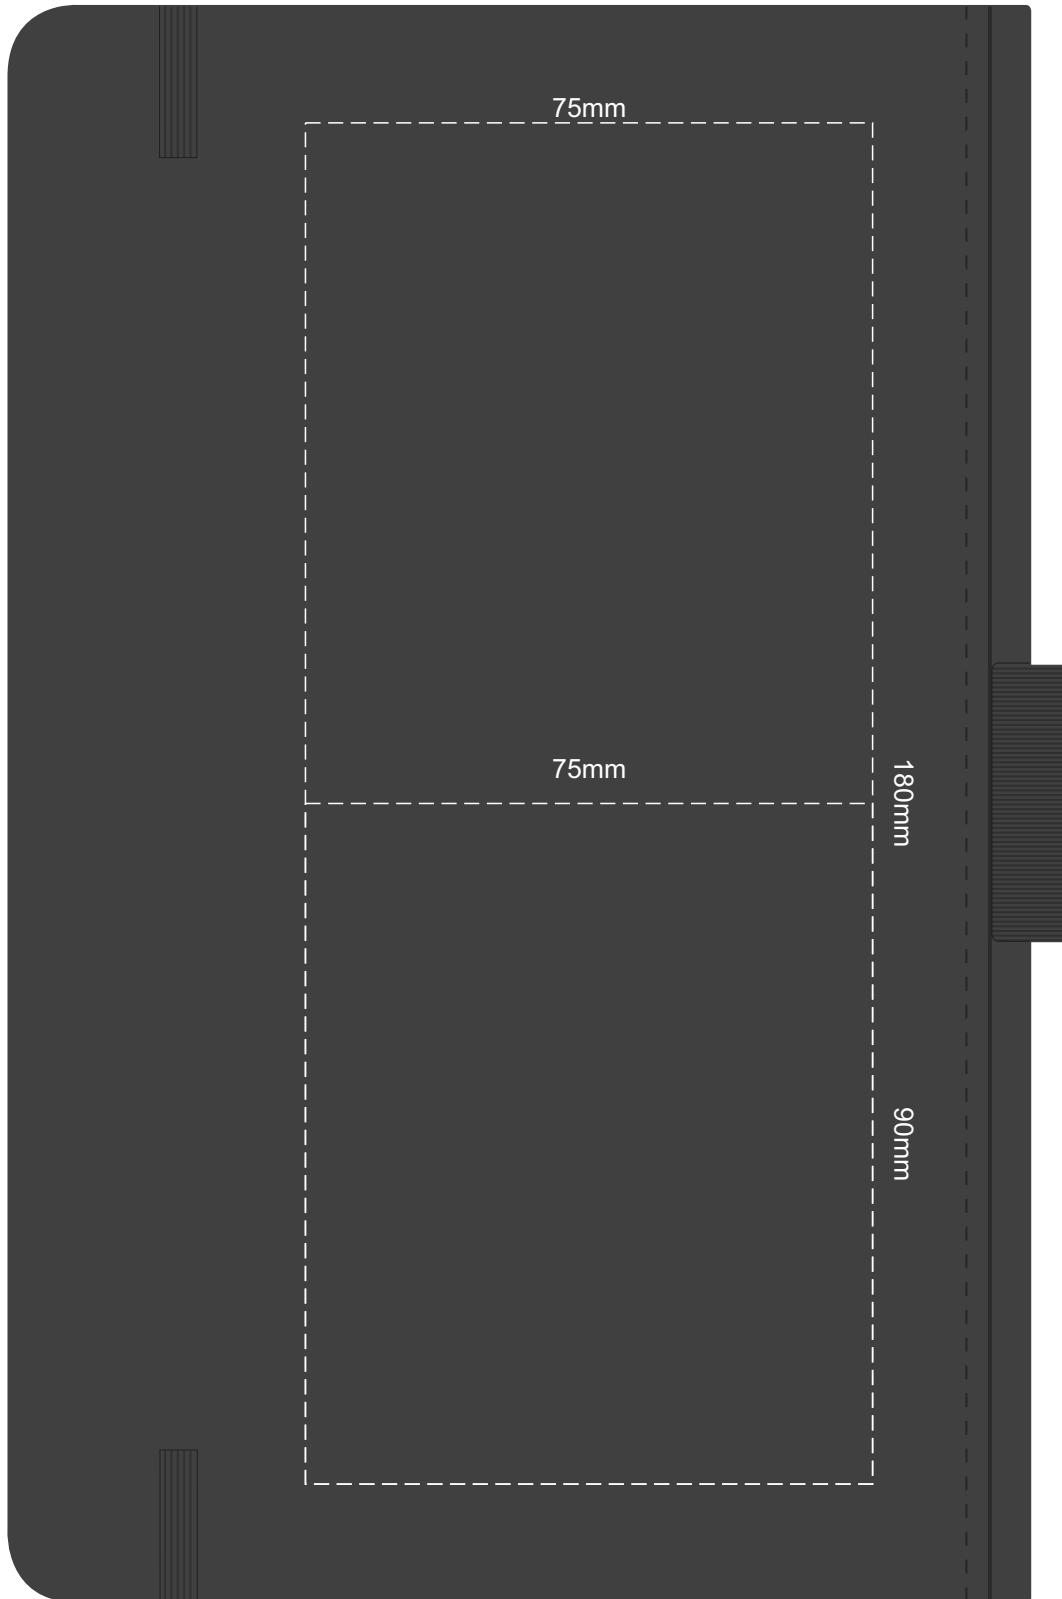

100% Actual Size
Screen Print (one colour)

100% Actual Size
Direct Digital

100% of Actual Size
Thermo Debossing
Thermo Debossing XL

Print area 100 x 90mm is moveable within the XL deboss area and can rotate to suit.

100% Actual Size
Thermo Debossing (back)
Thermo Debossing XL (back)

100% of Actual Size
Screen Print (one colour) BACK