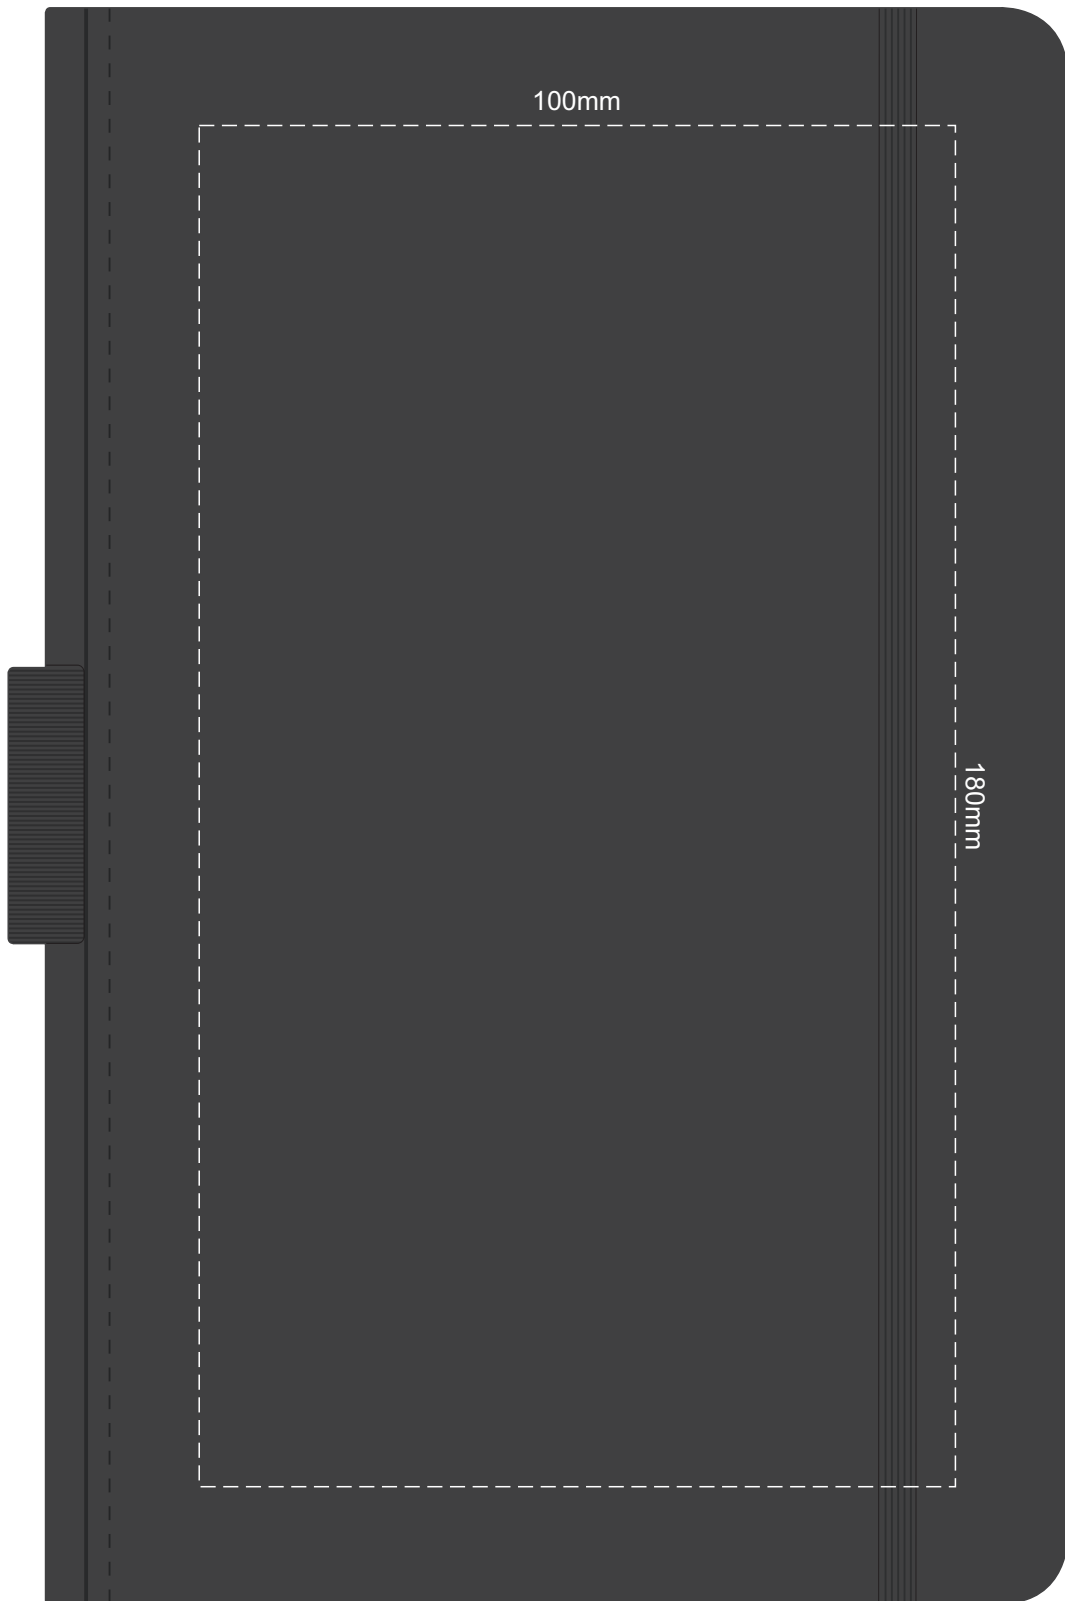

100% Actual Size
Screen Print (one colour)

100% Actual Size
Direct Digital

100% of Actual Size
Thermo Debossing
Thermo Debossing XL

Print area 100 x 90mm is moveable within the XL deboss area and can rotate to suit.

100% Actual Size
Thermo Debossing (back)
Thermo Debossing XL (back)

100% of Actual Size
Screen Print (one colour) BACK