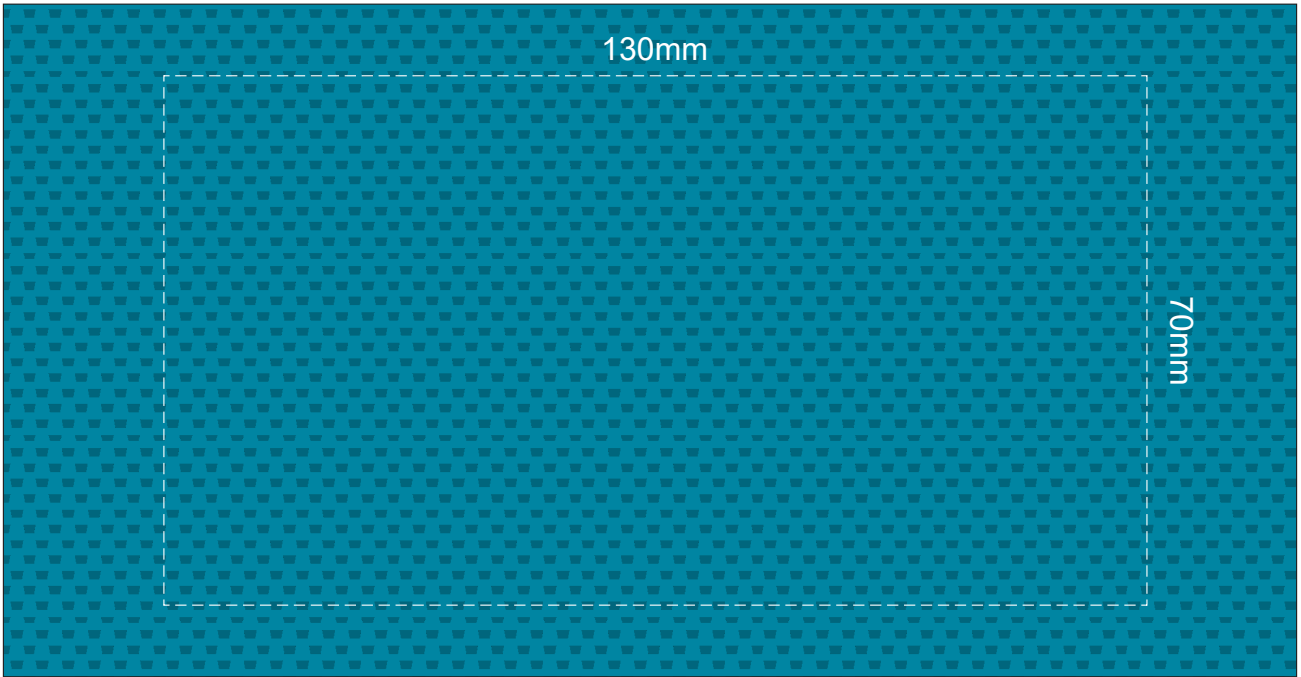

100% of Actual Size
Screen Print

25% of Actual Size
Screen Print

30% of Actual Size
Sublimation Print

800mm

300mm

30% of Actual Size
Sublimation Print

Blue Line = The SIGNIFICANT PRINT AREA
(Keep all critical images & text within this box)
Black Line = Maximum print area
Pink Line = Bleed off to here