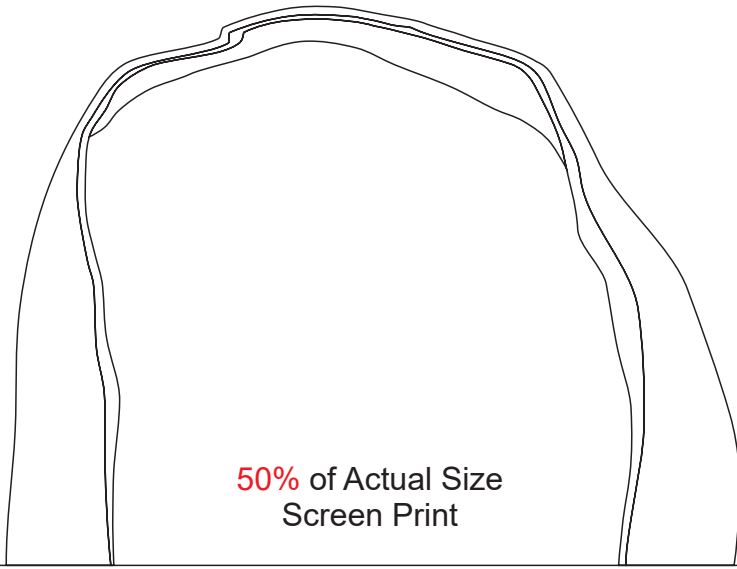

100% of Actual Size  
Pad Print

FRONT

BACK

50% of Actual Size  
Screen Print

250mm

250mm