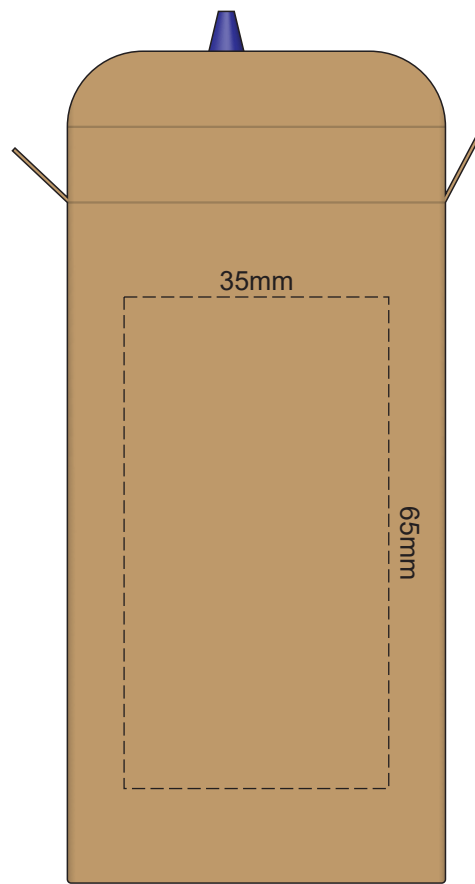

100% of Actual Size  
Pad Print

FRONT

BACK

50% of Actual Size  
Screen Print

250mm

250mm