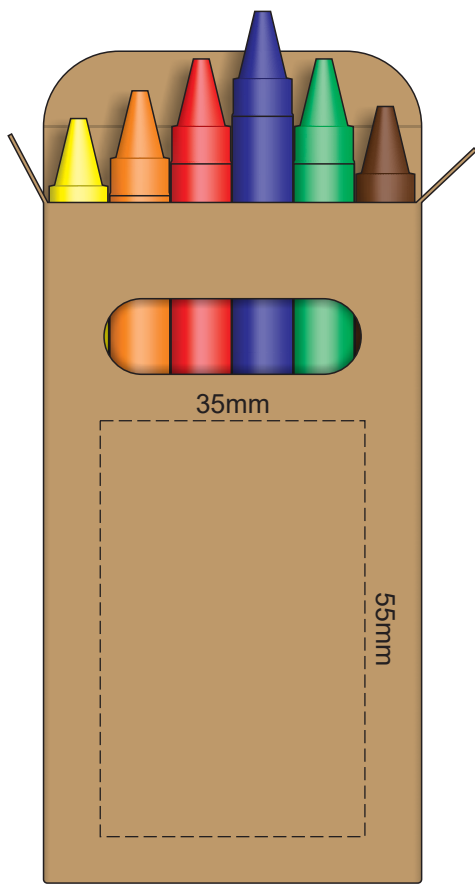

100% of Actual Size  
Pad Print

FRONT

BACK

50% of Actual Size  
Screen Print

250mm

250mm