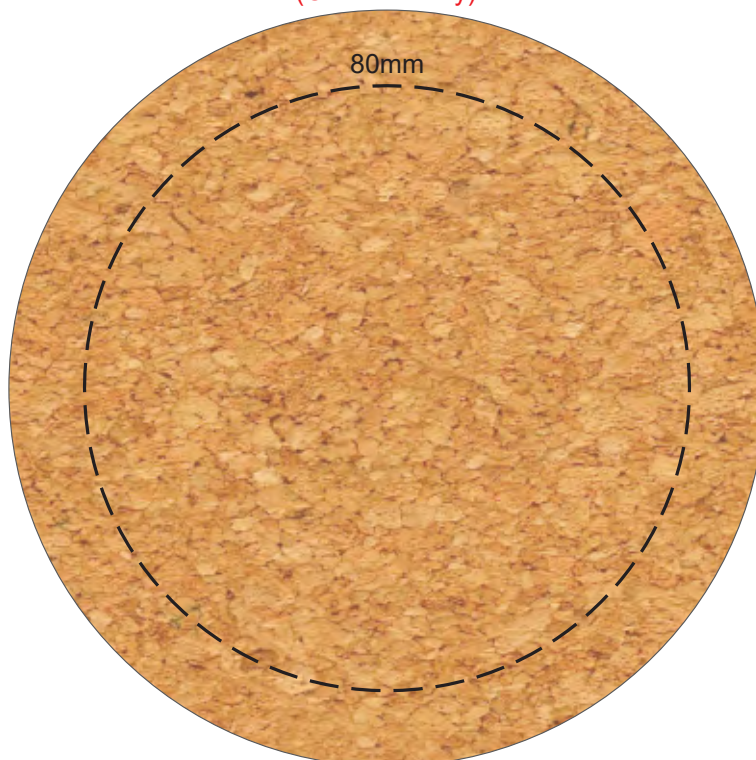

100% of Actual Size  
Colourflex Transfer  
Laser Engraving

This product is a natural material, please allow for small variances in engraving colour.

 Engraved Finish

100% of Actual Size  
Digital Packaging Print  
(One side only)