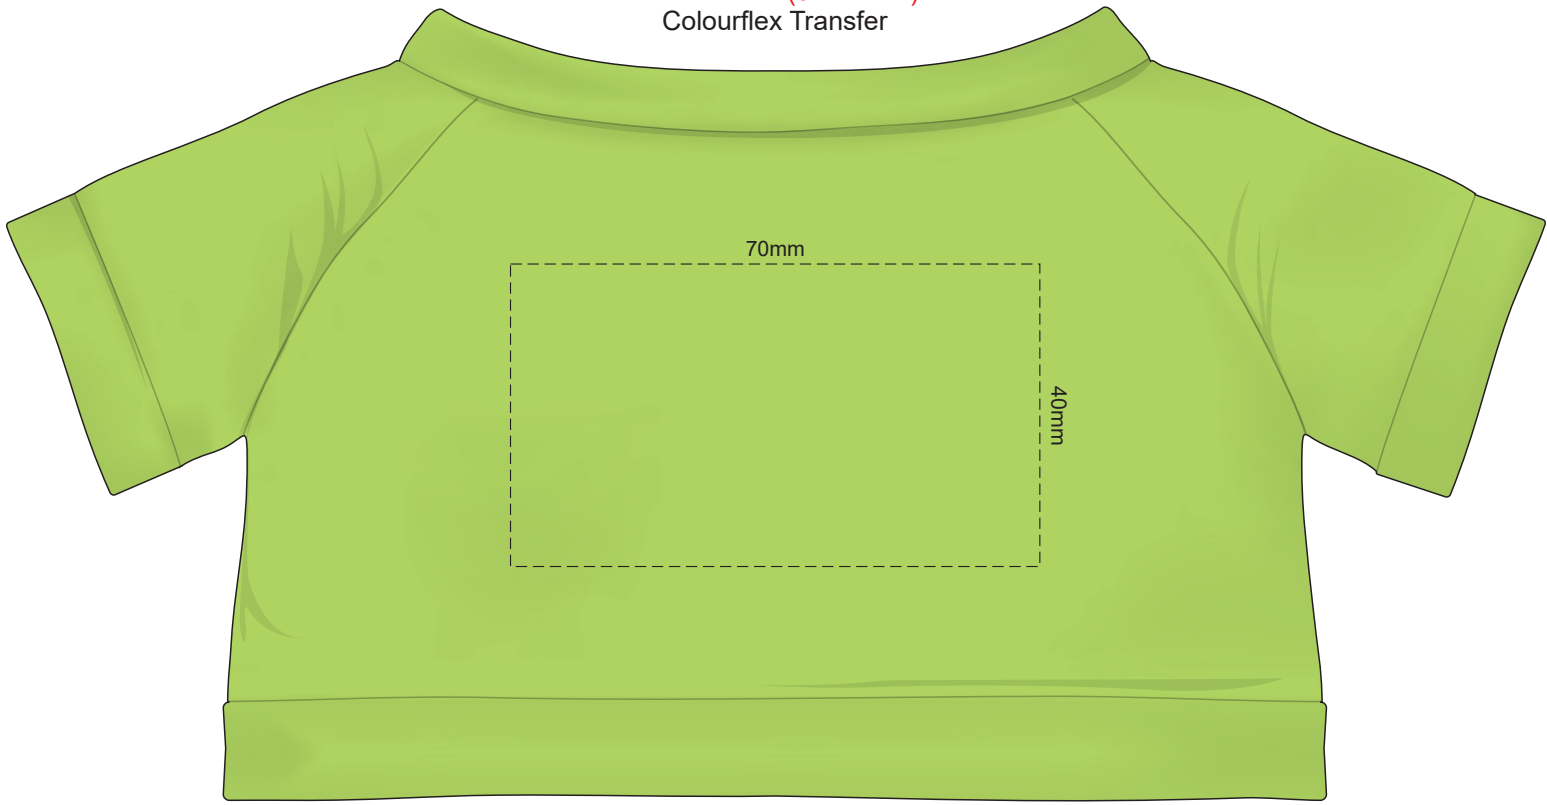

100% of Actual Size  
Screen Print (3 col max)  
Colourflex Transfer

FRONT

BACK