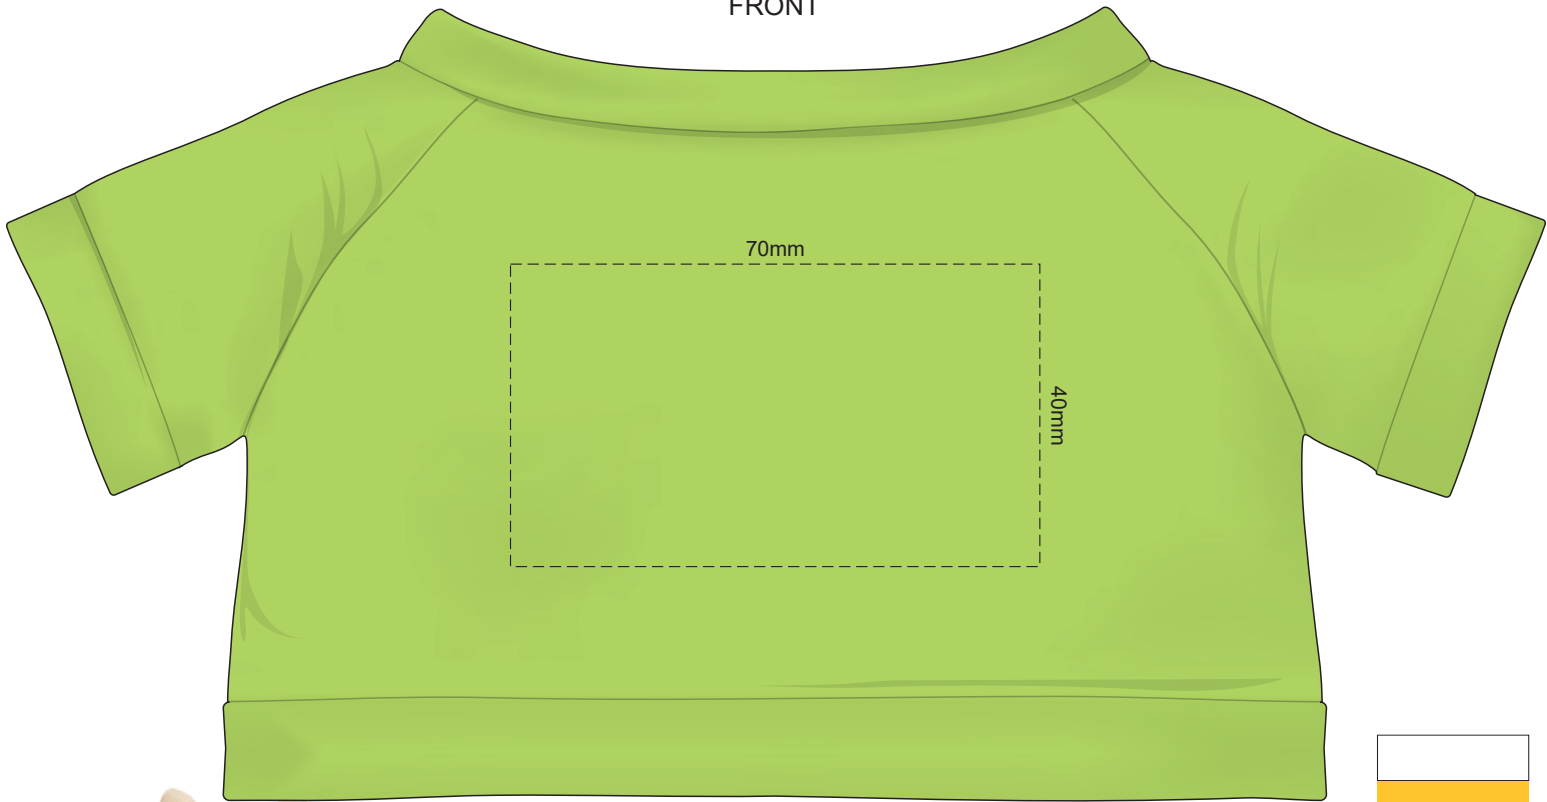

100% of Actual Size  
Screen Print (3 col max)  
Colourflex Transfer

FRONT

BACK