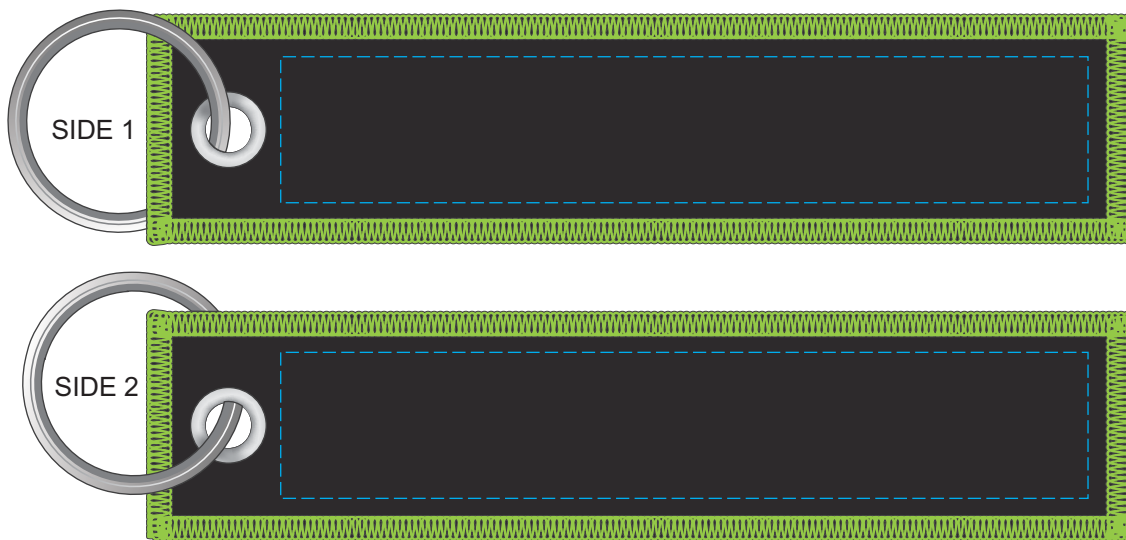

100% of Actual Size
Weaving (max 4 colours per side)

Blue Line = The SIGNIFICANT PRINT AREA
(Keep all critical images & text within this box)