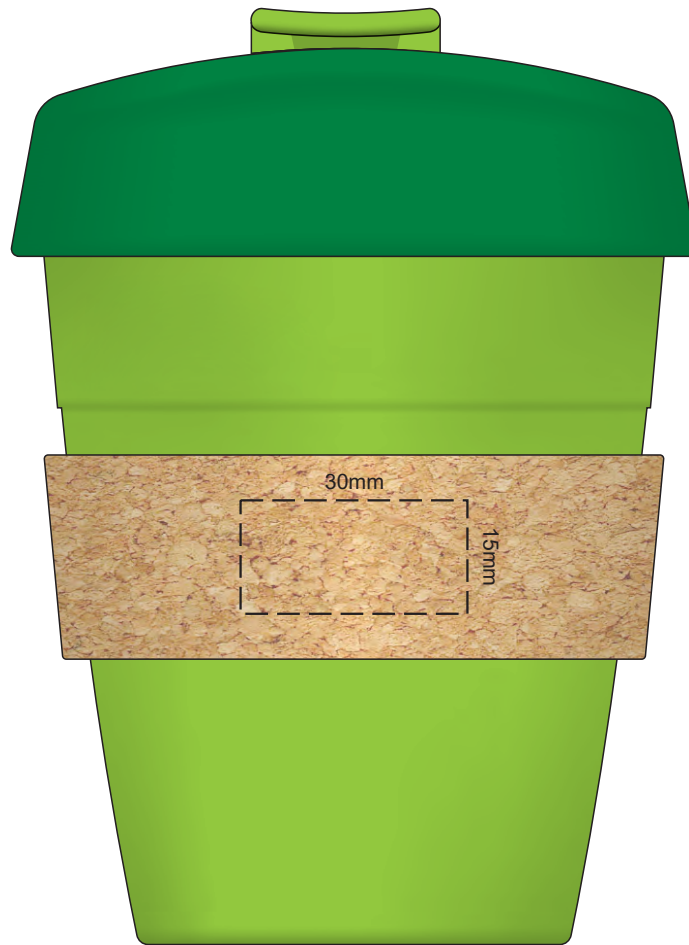

+Natura has speckles

100% of Actual Size  
Pad Print

This band is a natural material with variances in texture and colour which may effect the finished result

+Natura has speckles

Flip colour	Lid colour	Cup colour
Light beige	Light beige	Light beige
Grey	Grey	Grey
White	White	White
Yellow	Yellow	Yellow
Orange	Orange	Orange
Pink	Pink	Pink
Red	Red	Red
Light green	Light green	Light green
Dark green	Dark green	Dark green
Cyan	Cyan	Cyan
Blue	Blue	Blue
Dark blue	Dark blue	Dark blue
Purple	Purple	Purple
Black	Black	Black

100% of Actual Size  
Laser Engraving

This band is a natural material with variances in texture and colour which may effect the finished result

 Engraved Finish