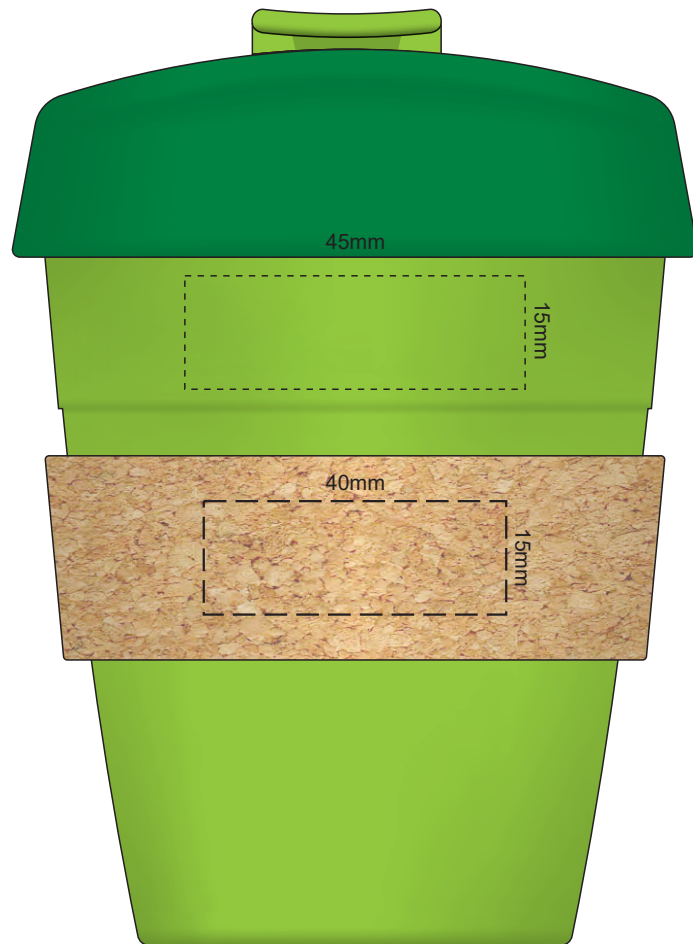

+Natura has speckles

100% of Actual Size  
Pad Print

This band is a natural material with variances in texture and colour which may effect the finished result

+Natura has speckles

Flip colour	Lid colour	Cup colour
Light beige	Light beige	Light beige
Grey	Grey	Grey
White	White	White
Yellow	Yellow	Yellow
Orange	Orange	Orange
Pink	Pink	Pink
Red	Red	Red
Light green	Light green	Light green
Dark green	Dark green	Dark green
Cyan	Cyan	Cyan
Blue	Blue	Blue
Dark blue	Dark blue	Dark blue
Purple	Purple	Purple
Black	Black	Black

100% of Actual Size  
Laser Engraving

This band is a natural material with variances in texture and colour which may effect the finished result

 Engraved Finish